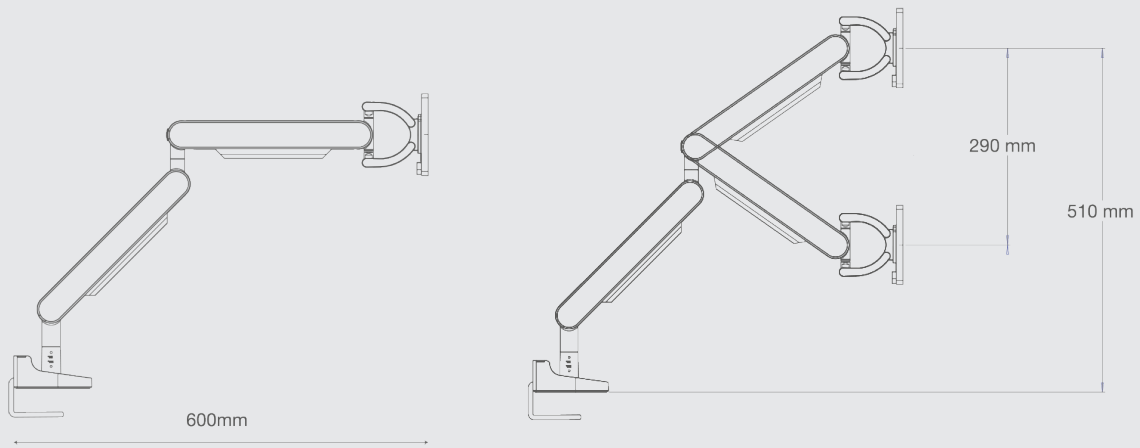

*Twice as
flexible,
outstandingly
ergonomic*

ZG2 Monitor Arm

Various working situations, perfect positioning, superior flexibility! All provided by the ZG2 Monitor Arm. Whether for working alone or as part of a team: the independent swivel arms ensure that monitors can be positioned exactly where you want them. Along with the ergonomic functionality, the Monitor Arm features an exceptional design. An integrated cable guide helps to keep your desk tidy – the cables are concealed behind easily removable cover plates.

But its true genius lies in its functionality. The ZG2 can easily support two large monitors (<11 kg, <30"). The 360° rotation with the smart 180° lock feature ensures individual and secure positioning. The tilting range of 20° to the front and 35° to the rear enables even more individuality. The Monitor Arm can be mounted easily using a handy mounting tool set.

white

chrome effect paint finish

black

ZG2 Monitor Arm

#

ZG2 Monitor Arm | Dimensions: (W x H): 600x510 mm | Monitor size 17"-30" | Load capacity up to 11 kg |
Monitor not included in scope of delivery

945.010 ZG2 Monitor Arm black